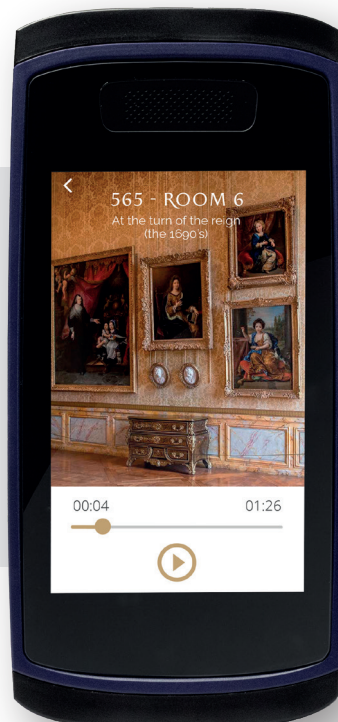

Orpheo Hybe

Hybrid guide

Hybe TOUR

Multimedia guide

Hybe LIVE

Multimedia guide
with tour guide mode

Combining several modes of use, the Orpheo Hybe is a high-end multimedia guide ideal for providing advanced visitor experiences. With extensive connectivity, this flexible guide can also be used for group guided tours.

Easy to use

Robust and compact

Two headset jacks

Full touch screen or **with keyboard**

High quality sound and display

Long battery life **up to 13 hours**

Made in **France**

Tour guide mode **Hybe LIVE**

« Push-to-talk » function **Hybe LIVE**

Impact and fire **resistant** ABS plastic

Advanced statistics module

Easy fleet management (EMM solution)

Technical specifications

HYBE WITH KEYBOARD

Display size: 3.2 inches
Resolution: 480 x 515 pixels
Brightness: 380 cd/m²
12-key keyboard + backlighting

HYBE FULL SCREEN

Display size: 4.3 inches
Resolution: 480 x 800 pixels
Brightness: 480 cd/m²

GENERAL

Dimensions: 15.8 x 7.5 x 2 cm
Weight: 242g
Colour: Cobalt Blue
Anti-theft system

CASING

Impact resistant ABS plastic
IP64 waterproof
Compliant with Safety Standard
IEC 62368-1