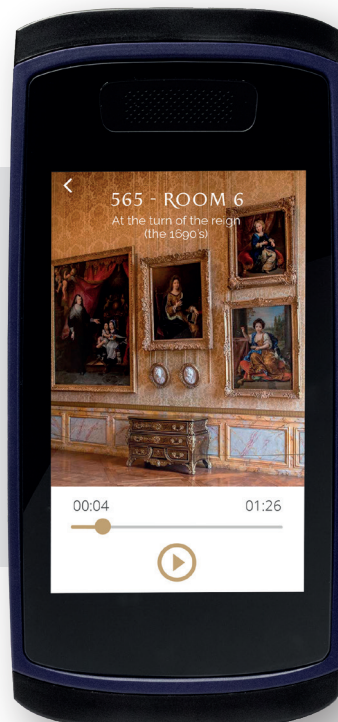

Orptheo Hybe

Hybrid guide

Hybe TOUR

Multimedia guide

Hybe LIVE

Multimedia guide
with tour guide mode

Combining several modes of use, the Orptheo Hybe is a high-end multimedia guide ideal for providing advanced visitor experiences. With extensive connectivity, this flexible guide can also be used for group guided tours.

Easy to use

Robust and compact

Two headset jacks

Full touch screen or **with keyboard**

High quality sound and display

Long battery life **up to 13 hours**

Made in **France**

Tour guide mode **Hybe LIVE**

« Push-to-talk » function **Hybe LIVE**

Impact and fire **resistant** ABS plastic

Advanced statistics module

Easy fleet management (EMM solution)

Technical specifications

HYBE WITH KEYBOARD

Display size: 3.2 inches
Resolution: 480 x 515 pixels
Brightness: 380 cd/m²
12-key keyboard + backlighting

HYBE FULL SCREEN

Display size: 4.3 inches
Resolution: 480 x 800 pixels
Brightness: 480 cd/m²

GENERAL

Dimensions: 15.8 x 7.5 x 2 cm
Weight: 242g
Colour: Cobalt Blue
Anti-theft system

CASING

Impact resistant ABS plastic
IP64 waterproof
Compliant with Safety Standard
IEC 62368-1