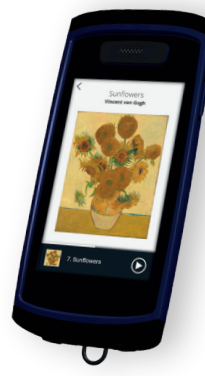

Orptheo Hybe

Hybrid guide

Hybe TOUR

Multimedia guide

Hybe LIVE

Multimedia guide
with tour guide mode

Combining several modes of use, the Orptheo Hybe is a high-end multimedia guide ideal for providing advanced visitor experiences. With extensive connectivity, this flexible guide can also be used for group guided tours.

« Push-to-talk » function **Hybe LIVE**

Impact and fire **resistant** ABS plastic

Advanced statistics module

Easy fleet management (EMM solution)

Technical specifications

HYBE WITH KEYBOARD

Display size: 3.2 inches
Resolution: 480 x 515 pixels
Brightness: 380 cd/m²
12-key keyboard + backlighting

HYBE FULL SCREEN

Display size: 4.3 inches
Resolution: 480 x 800 pixels
Brightness: 480 cd/m²

GENERAL

Dimensions: 15.8 x 7.5 x 2 cm
Weight: 242g
Colour: Cobalt Blue
Anti-theft system

CASING

Impact resistant ABS plastic
IP64 waterproof
Compliant with Safety Standard
IEC 62368-1