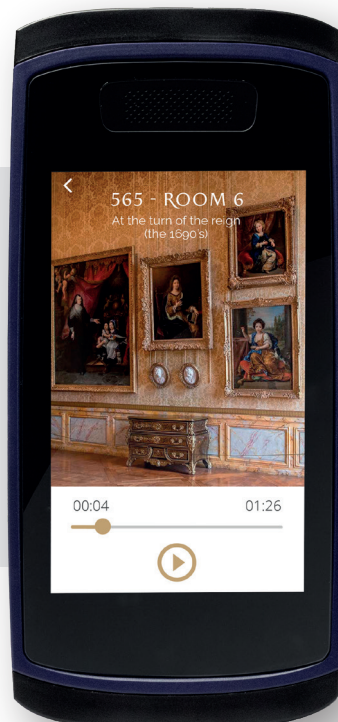

Orptheo Hybe

Hybrid guide

Hybe TOUR

Multimedia guide

Hybe LIVE

Multimedia guide
with tour guide mode

Combining several modes of use, the Orptheo Hybe is a high-end multimedia guide ideal for providing advanced visitor experiences. With extensive connectivity, this flexible guide can also be used for group guided tours.

Easy to use

Robust and compact

Two headset jacks

Full touch screen or **with keyboard**

High quality sound and display

Long battery life **up to 20 hours**

Made in **France**

Tour guide mode **Hybe LIVE**

« Push-to-talk » function **Hybe LIVE**

Impact and fire **resistant** ABS plastic

Advanced statistics module

Easy fleet management (EMM solution)

Technical specifications

HYBE WITH KEYBOARD

Display size: 3.2 inches
Resolution: 480 x 515 pixels
Brightness: 380 cd/m²
12-key keyboard + backlighting

HYBE FULL SCREEN

Display size: 4.3 inches
Resolution: 480 x 800 pixels
Brightness: 480 cd/m²

GENERAL

Dimensions: 15.8 x 7.5 x 2 cm
Weight: 242g
Colour: Cobalt Blue
Anti-theft system

CASING

Impact resistant ABS plastic
IP64 waterproof
Compliant with Safety Standard
IEC 62368-1